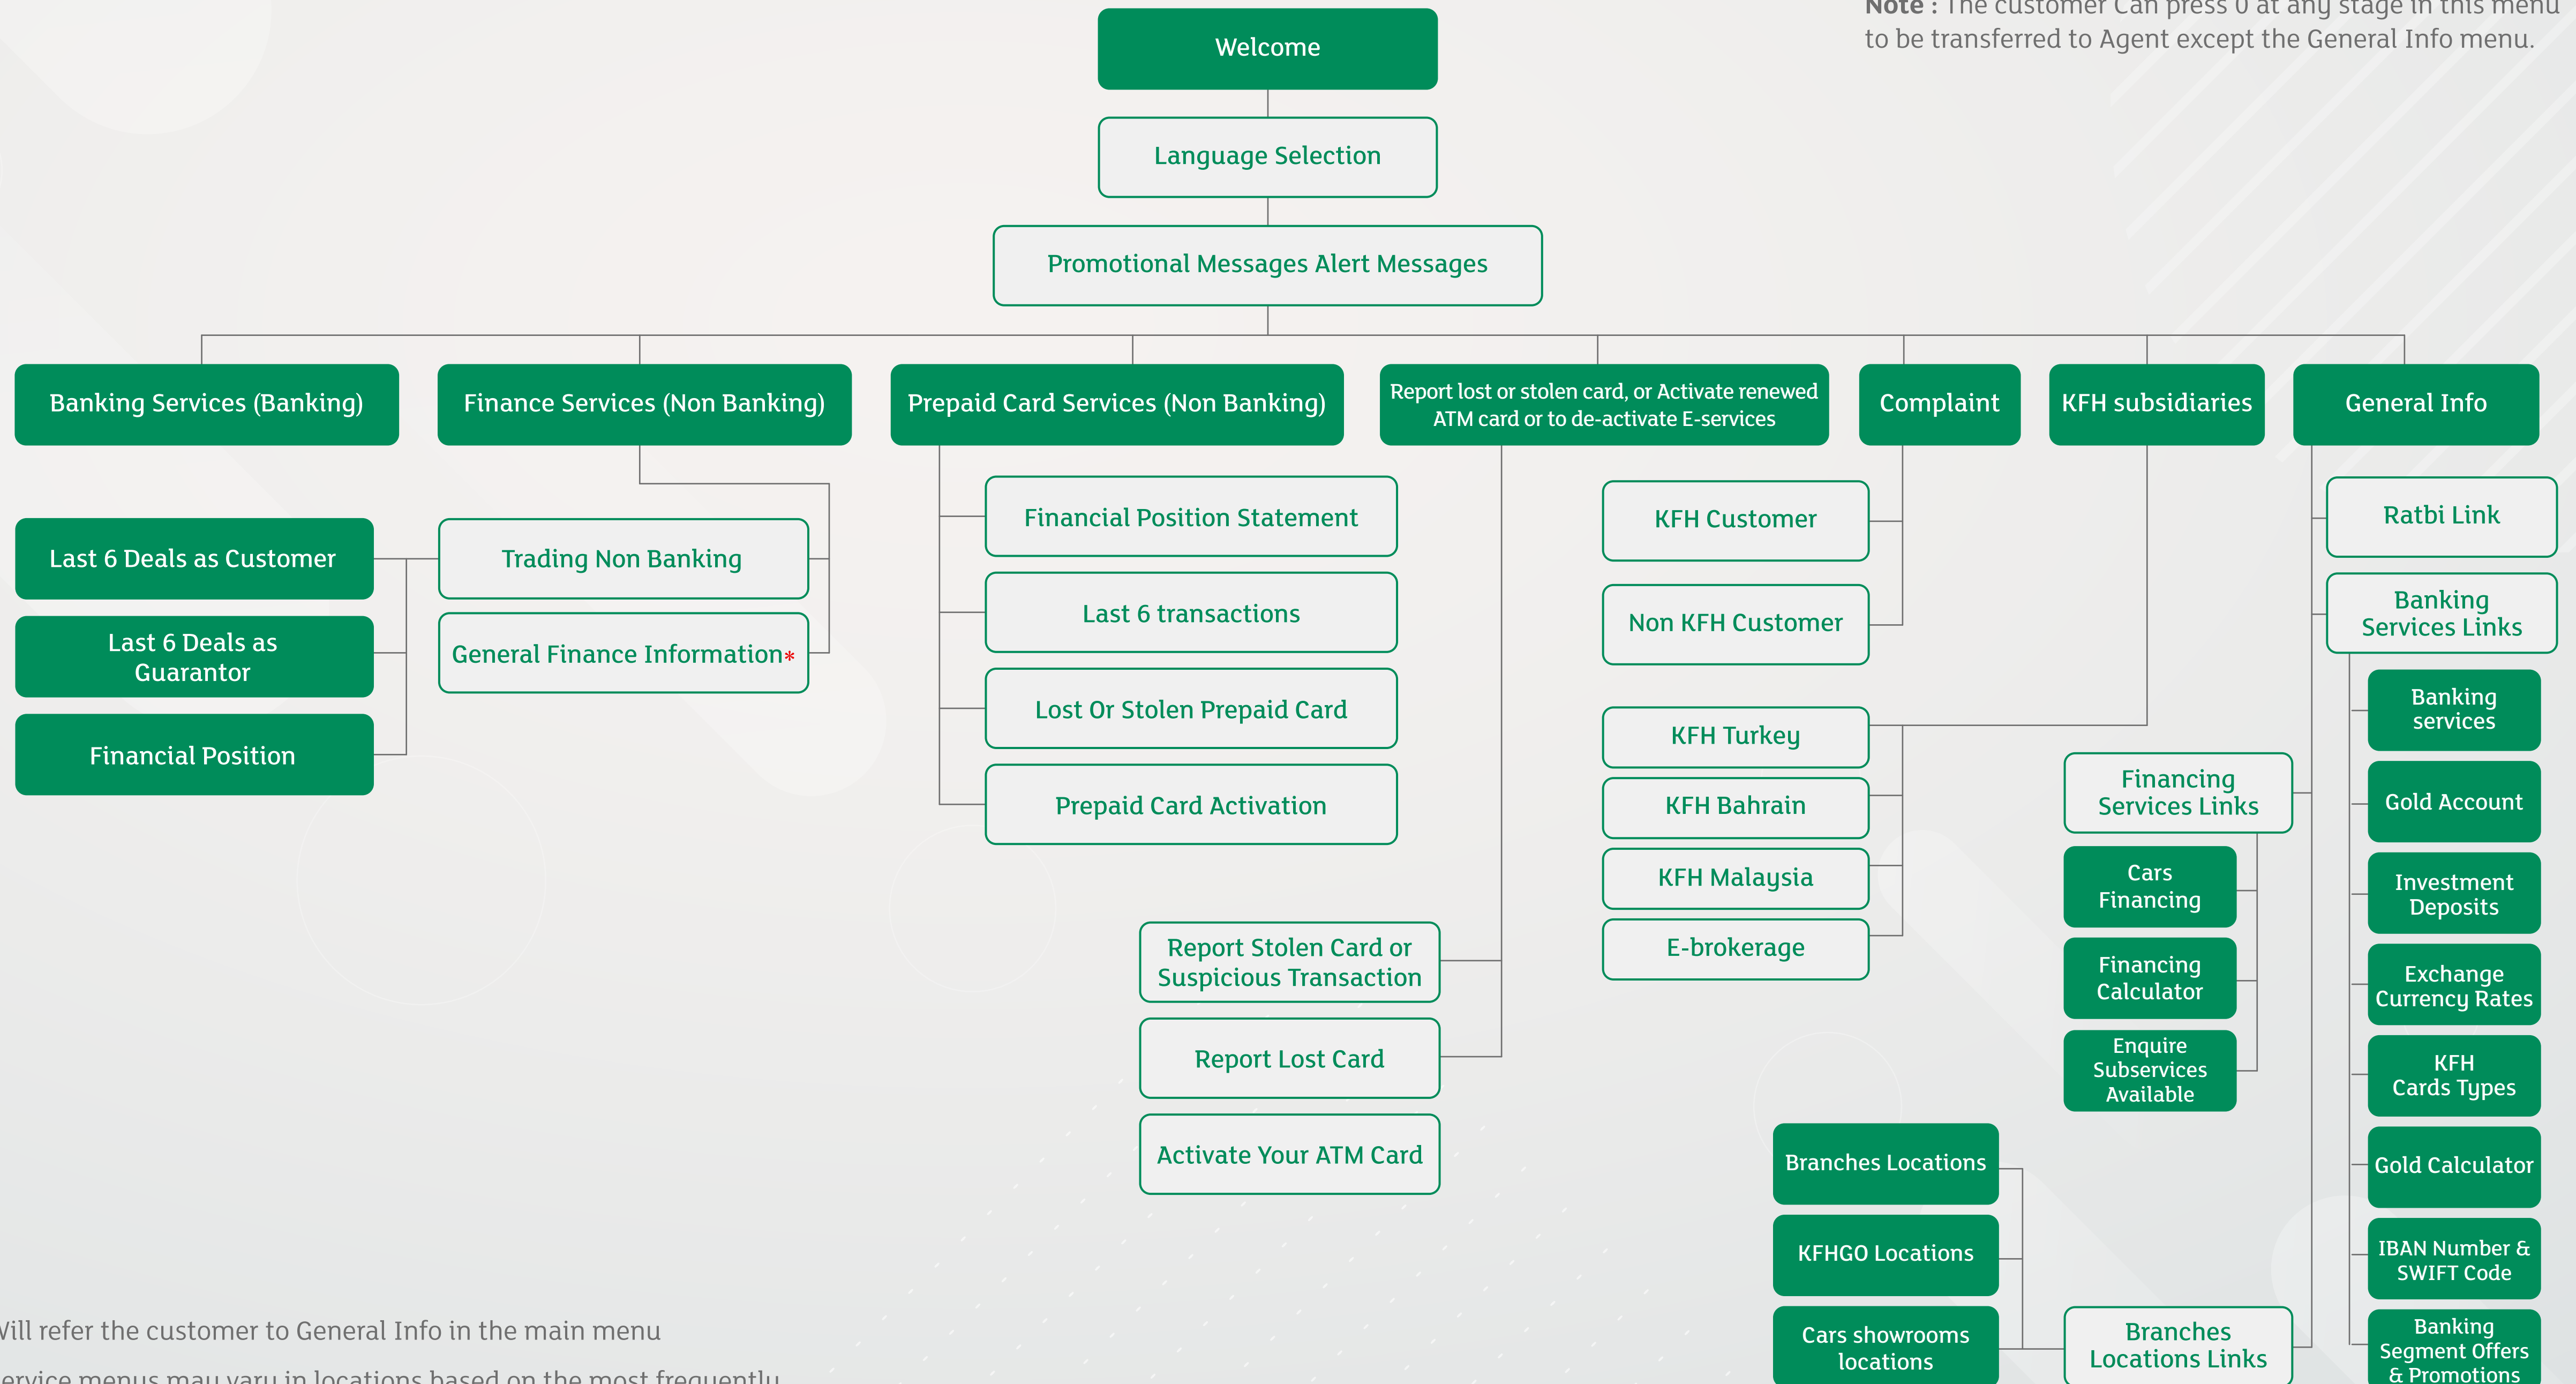

Note : The customer Can press 0 at any stage in this menu to be transferred to Agent except the General Info menu.

*Will refer the customer to General Info in the main menu

*Service menus may vary in locations based on the most frequently used services and available products to the customer