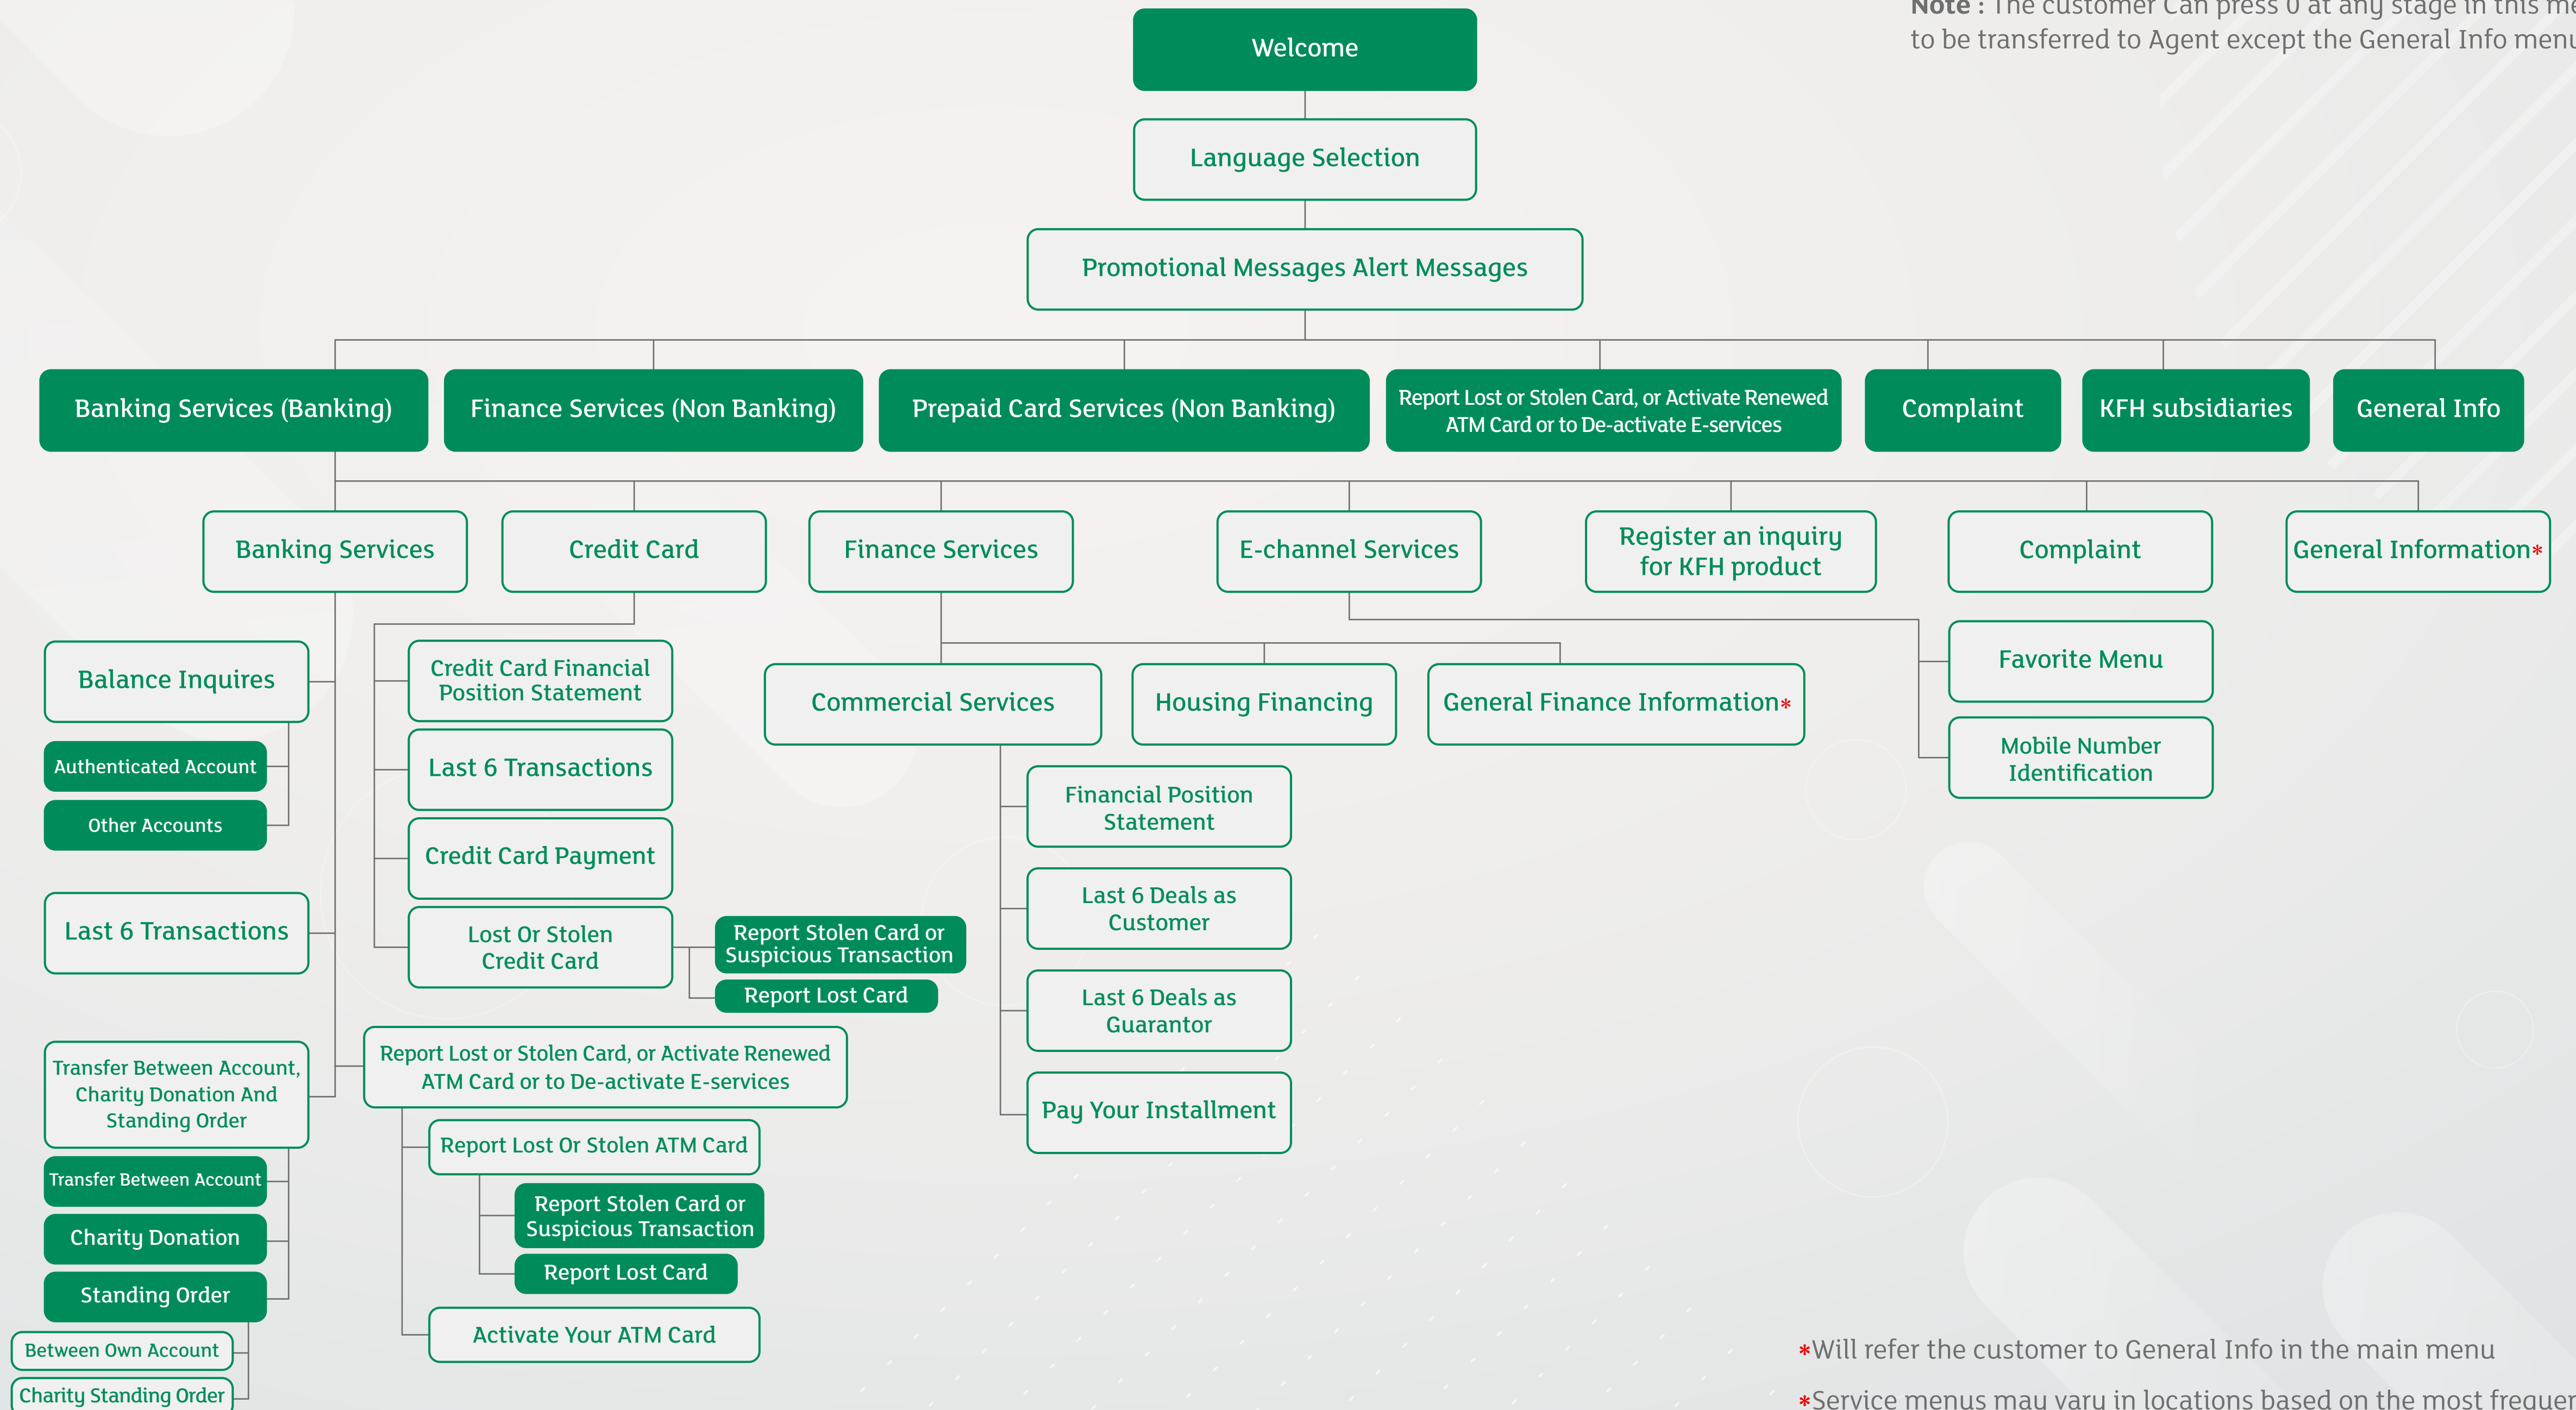

Note : The customer Can press 0 at any stage in this menu to be transferred to Agent except the General Info menu.

*Will refer the customer to General Info in the main menu

*Service menus may vary in locations based on the most frequently used services and available products to the customer